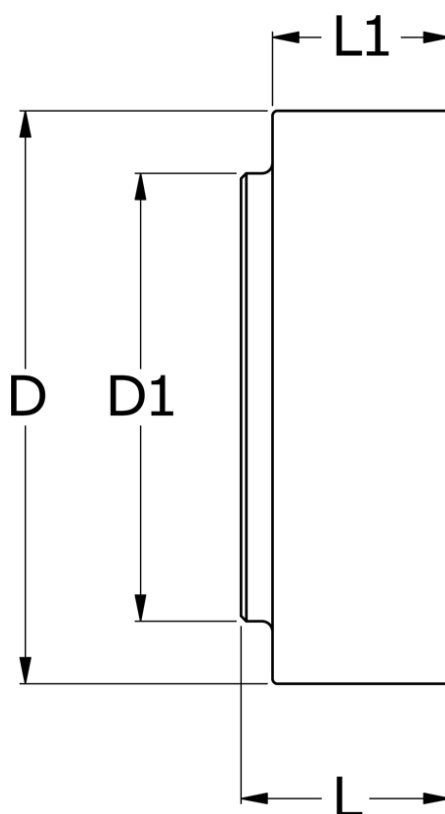

# Data Sheet

Article number: 330625001

Description: Coupling N-Eupex str. 250  
Part 1 (incl. rubber) without bore

## Measures

---

D	= 250
D1	= 165
L	= 100
L1	= 60
Max bore	= 100
Torque (N m)	= 2800